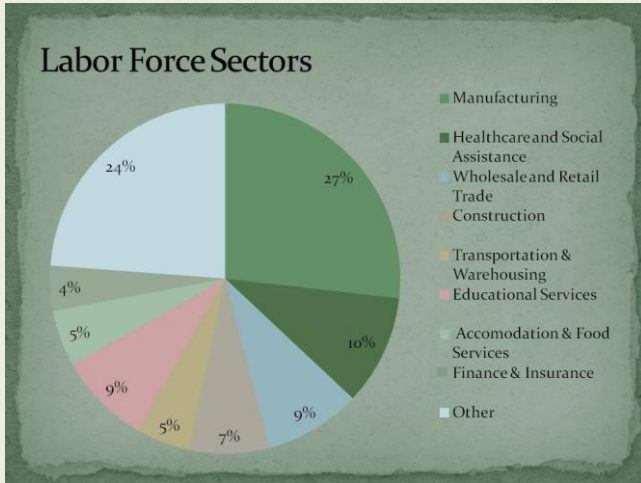

Randolph County, Alabama, U.S.A.

Randolph County Economic Development Authority
1218 US Hwy. 431, Roanoke, AL 36274

info@RandolphCountyEDA.com
RandolphCountyEDA.com
334-863-7243