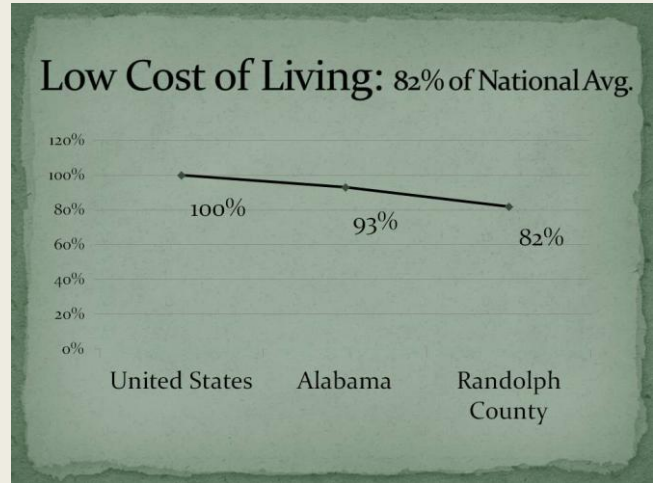

Randolph County, Alabama, U.S.A.

Randolph County Economic Development Authority
1218 US Hwy. 431, Roanoke, AL 36274

info@RandolphCountyEDA.com
RandolphCountyEDA.com
334-863-7243