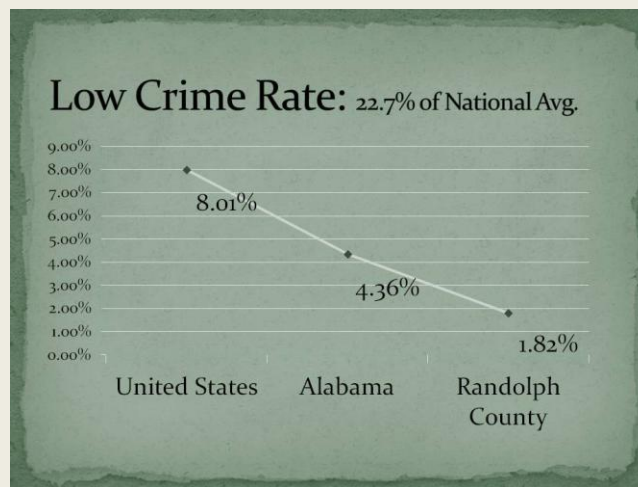

Randolph County, Alabama, U.S.A.

Randolph County Economic Development Authority
1218 US Hwy. 431, Roanoke, AL 36274

info@RandolphCountyEDA.com
RandolphCountyEDA.com
334-863-7243